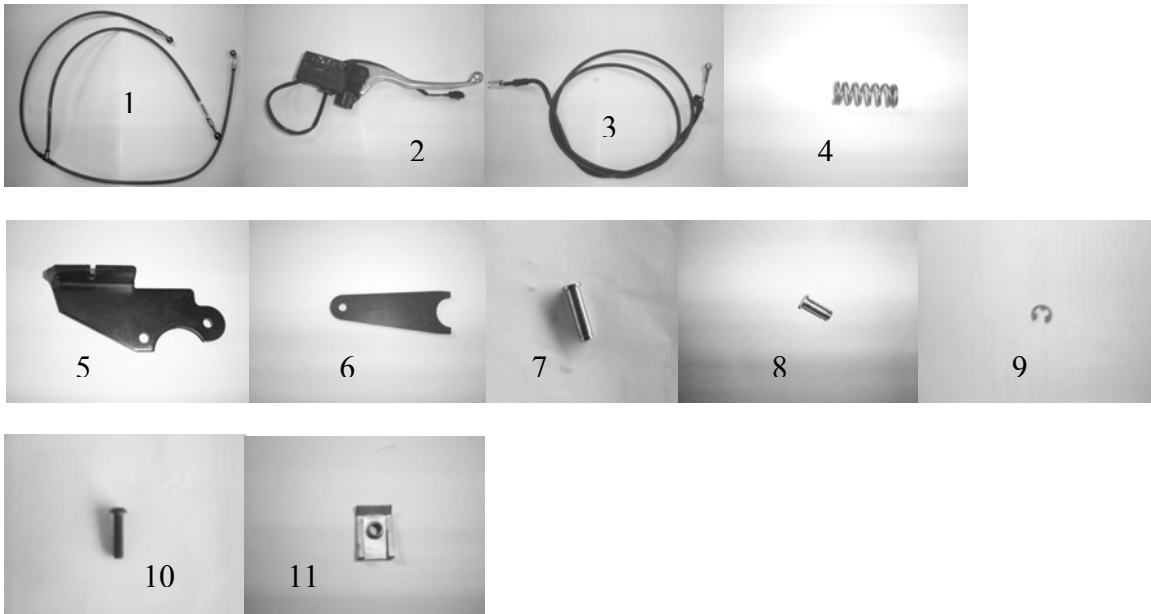

©2009 Arctic Cat GmbH. Printed November 2009

®™ Trademarks of Arctic Cat Inc., Thief River Falls, MN 56701

HEADLIGHT ASSEMBLIES

Ref.	Part No.	Qty.	Description
1	0509-036	1	Headlight Assy. Right (incl. 2-8)
	0509-037	1	Headlight Assy. Left (incl. 2-8)
2	0409-096	2	● Bulb, Headlight
3	0409-097	2	● Retainer, Spring
4	0409-098	2	● Boot, Rubber
5	0409-099	2	● Bulb, Turn Signal
6	0409-100	2	● Socket, Turn Signal Light
7	0409-102	2	● Socket, Bulb Position
8	0409-101	2	● Bulb, Position

MAIN BRAKE ASSEMBLY

Ref.	Part No.	Qty.	Description
1	AC002-248	1	Brake Line
2	AC002-247	1	Brake Pump
3	AC002-243	1	Brake Cable
4	AC002-244	1	Spring Brake
5	AC002-246	1	Bracket Brake Pedal
6	AC002-245	1	Bracket Brake Pump
7	AC002-242	1	Bolt Brake Lever
8	AC002-241	1	Bolt Brake Pedal
9	AC008-812	2	Lock Washer
10	AC008-808	2	Rounded Head Screw M6x30
11	AC008-450	3	Nut Dashboard

* only for Cruiser

KNUCKLE ASSEMBLY (RIGHT SIDE)

Ref.	Part No.	Qty.	Description
1	0504-616	1	Knuckle, Right Rear – Assy. (incl. 2-5)
2	1402-809	1	● Bearing, Wheel Hub
3	0423-423	1	● Ring, Retaining
4	0403-038	2	● Collar, Suspension Bushing
5	0403-032	4	● Bushing, Suspension
6	3323-100	1	Hub, Assembly