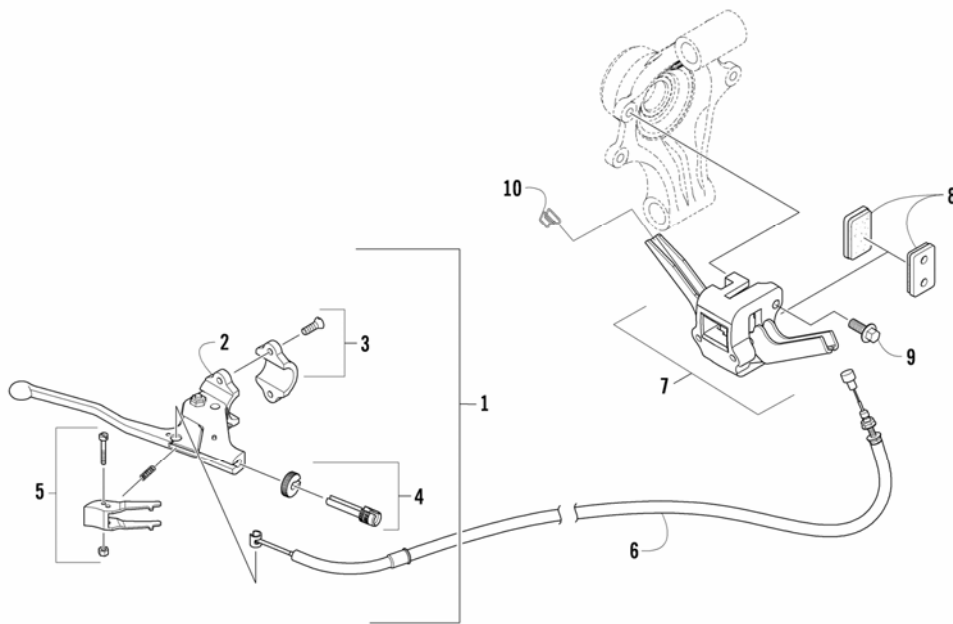

©2009 Arctic Cat GmbH. Printed November 2009

®™ Trademarks of Arctic Cat Inc., Thief River Falls, MN 56701

HEADLIGHT ASSEMBLIES

Ref.	Part No.	Qty.	Description
1	0509-036	1	Headlight Assy. Right (incl. 2-8)
	0509-037	1	Headlight Assy. Left (incl. 2-8)
2	0409-096	2	● Bulb, Headlight
3	0409-097	2	● Retainer, Spring
4	0409-098	2	● Boot, Rubber
5	0409-099	2	● Bulb, Turn Signal
6	0409-100	2	● Socket, Turn Signal Light
7	0409-102	2	● Socket, Bulb Position
8	0409-101	2	● Bulb, Position

ANTI THEFT DEVICE, DECAL AND REFLECTOR

Ref.	Part No.	Qty.	Description
1	AC008-055	1	Anti Theft Device
2	AC008-795	1	Star Screw
3	AC008-788	1	Holder Anti Theft Device
4	AC008-789	1	Bracket Anti Theft Device
5	AC009-647	2	Decal 1000ccm
6	AC008-139	2	Reflector

MAIN BRAKE ASSEMBLY

Ref.	Part No.	Qty.	Description
1	AC002-248	1	Brake Line
2	AC002-247	1	Brake Pump
3	AC002-243	1	Brake Cable
4	AC002-244	1	Spring Brake
5	AC002-246	1	Bracket Brake Pedal
6	AC002-245	1	Bracket Brake Pump
7	AC002-242	1	Bolt Brake Lever
8	AC002-241	1	Bolt Brake Pedal
9	AC008-812	2	Lock Washer
10	AC008-808	2	Rounded Head Screw M6x30
11	AC008-450	3	Nut Dashboard

* only for Cruiser

KNUCKLE ASSEMBLY (RIGHT SIDE)

Ref.	Part No.	Qty.	Description
1	0504-616	1	Knuckle, Right Rear – Assy. (incl. 2-5)
2	1402-809	1	● Bearing, Wheel Hub
3	0423-423	1	● Ring, Retaining
4	0403-038	2	● Collar, Suspension Bushing
5	0403-032	4	● Bushing, Suspension
6	3323-100	1	Hub, Assembly