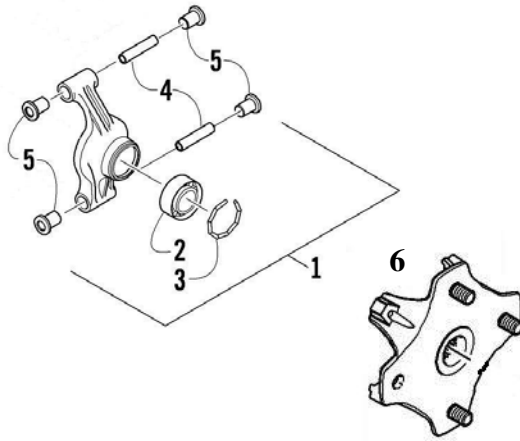

MAIN BRAKE ASSEMBLY

Ref.	Part No.	Qty.	Description
1	AC002-248	1	Brake Line
2	AC002-247	1	Brake Pump
3	AC002-243	1	Brake Cable
4	AC002-244	1	Spring Brake
5	AC002-246	1	Bracket Brake Pedal
6	AC002-245	1	Bracket Brake Pump
7	AC002-242	1	Bolt Brake Lever
8	AC002-241	1	Bolt Brake Pedal
9	AC008-812	2	Lock Washer
10	AC008-808	2	Rounded Head Screw M6x30
11	AC008-450	3	Nut Dashboard

* only for Cruiser

KNUCKLE ASSEMBLY (RIGHT SIDE)

Ref.	Part No.	Qty.	Description
1	0504-616	1	Knuckle, Right Rear – Assy. (incl. 2-5)
2	1402-809	1	● Bearing, Wheel Hub
3	0423-423	1	● Ring, Retaining
4	0403-038	2	● Collar, Suspension Bushing
5	0403-032	4	● Bushing, Suspension
6	3323-100	1	Hub, Assembly

WIRING HARNESS ASSEMBLY AND RELATED PARTS

Ref.	Part No.	Qty.	Description
1	AC003-166	1	Harness
2	AC003-160	1	Wiring High Beam
3	AC003-161	1	Switch Light
4	AC003-162	1	Control Unit
5	AC003-159	1	Horn
6	AC008-451	1	Bracket Horn
7	AC008-811	2	Washer 6
8	AC008-424	1	Stop Nut M6
9	AC008-809	1	Rounded Head Screw M6x20
10	AC003-163	1	Cable Indicator Lights
11	AC003-170	1	Indicator High Beam
12	AC003-169	1	Indicator Flash Light
13	AC003-168	1	Indicator Low Beam
14	0430-049	1	Relay Indicator
15	AC003-172	1	License Plate Light
16	AC003-164	1	Flash Light Assembly
17	AC003-165	1	Reverse Override Switch
18	AC008-807	7	Rounded Head Screw M5x12*
19	AC008-810	7	Washer 5*
20	AC008-227	7	Stop Nut M5*
21	AC003-171	1	Bracket License Plate (Cruiser)
22	AC003-174	1	Bracket License Plate (Thunder Cat)
23	AC008-759	2	Bracket Indicator (Cruiser)