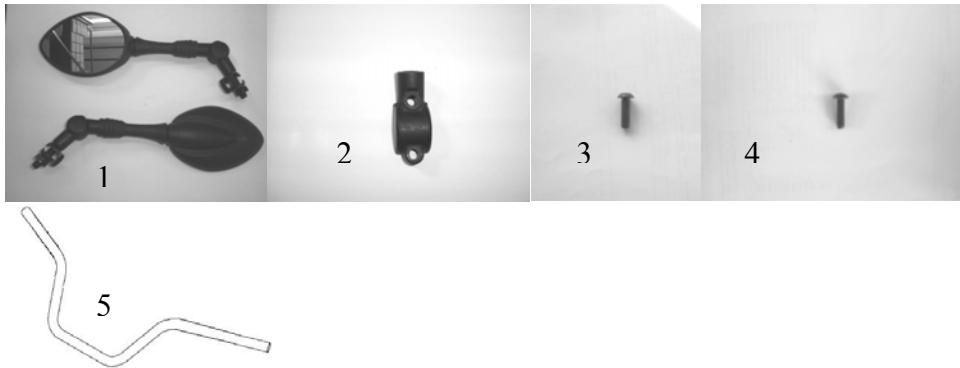

MIRROR AND MOUNTING HARDWARE

Ref.	Part No.	Qty.	Description
1	AC008-758	1	Mirror*
2	AC008-453	2	Mirror Mounting*
3	AC008-805	2	Rounded Head Screw M6x25 (right side)*
4	AC008-806	2	Rounded Head Screw M5x25 (left side)*
5	0505-418	1	Handlebar**

* only for Thunder Cat

** only for Thunder Cat MY2010