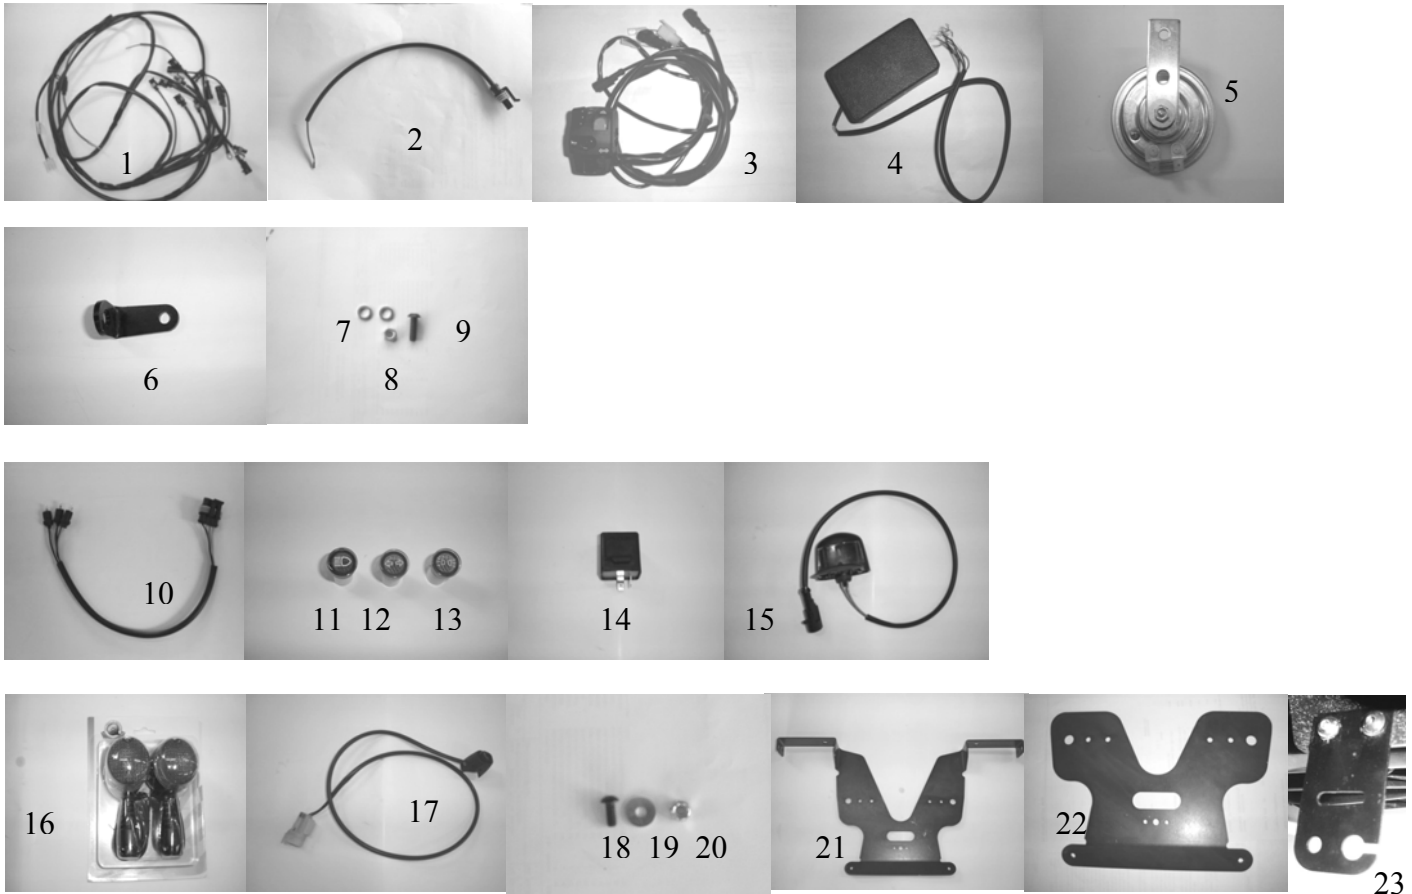

MAIN BRAKE ASSEMBLY

Ref.	Part No.	Qty.	Description
1	AC002-248	1	Brake Line
2	AC002-247	1	Brake Pump
3	AC002-243	1	Brake Cable
4	AC002-244	1	Spring Brake
5	AC002-246	1	Bracket Brake Pedal
6	AC002-245	1	Bracket Brake Pump
7	AC002-242	1	Bolt Brake Lever
8	AC002-241	1	Bolt Brake Pedal
9	AC008-812	2	Lock Washer
10	AC008-808	2	Rounded Head Screw M6x30
11	AC008-450	3	Nut Dashboard

PARKING BRAKE ASSEMBLY

Ref.	Part No.	Qty.	Description
1	1502-150	1	Lever, Parking Brake - Assy. (incl. 2-5)
2	1502-429	1	● Kit, Parking Brake Lever Assembly
3	1502-432	1	● Kit, Handlebar Clamp*
4	1502-430	1	● Kit, Thumb Nut Adjuster
5	1502-431	1	● Kit, Parking Brake Lever Lock
6	0487-055	1	Cable, Brake
7	1502-176	1	Caliper, Mechanical
8	AC002-005	2	Pad, Brake
9	8408-826	2	Screw, Cap
10	0402-379	1	Wire Form, Cable

* only for Cruiser

KNUCKLE ASSEMBLY (RIGHT SIDE)

Ref.	Part No.	Qty.	Description
1	0504-616	1	Knuckle, Right Rear – Assy. (incl. 2-5)
2	1402-809	1	● Bearing, Wheel Hub
3	0423-423	1	● Ring, Retaining
4	0403-038	2	● Collar, Suspension Bushing
5	0403-032	4	● Bushing, Suspension
6	3323-100	1	Hub, Assembly

WIRING HARNESS ASSEMBLY AND RELATED PARTS

Ref.	Part No.	Qty.	Description
1	AC003-166	1	Harness
2	AC003-160	1	Wiring High Beam
3	AC003-161	1	Switch Light
4	AC003-162	1	Control Unit
5	AC003-159	1	Horn
6	AC008-451	1	Bracket Horn
7	AC008-811	2	Washer 6
8	AC008-424	1	Stop Nut M6
9	AC008-809	1	Rounded Head Screw M6x20
10	AC003-163	1	Cable Indicator Lights
11	AC003-170	1	Indicator High Beam
12	AC003-169	1	Indicator Flash Light
13	AC003-168	1	Indicator Low Beam
14	0430-049	1	Relay Indicator
15	AC003-172	1	License Plate Light
16	AC003-164	1	Flash Light Assembly
17	AC003-165	1	Reverse Override Switch
18	AC008-807	7	Rounded Head Screw M5x12*
19	AC008-810	7	Washer 5*
20	AC008-227	7	Stop Nut M5*
21	AC003-171	1	Bracket License Plate (Cruiser)
22	AC003-174	1	Bracket License Plate (Thunder Cat)
23	AC008-759	2	Bracket Indicator (Cruiser)