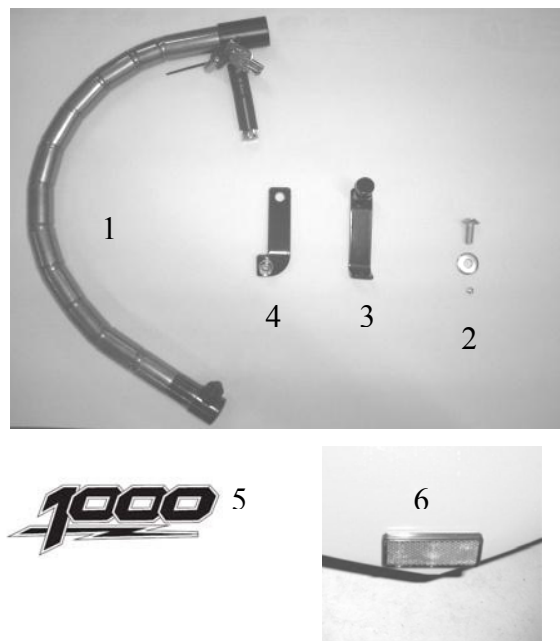

■ **NOTE:** The illustrations used in this Parts Manual are for reference to replacement part numbers only and are not to be used for assembly. For assembly procedures, use an Arctic Cat Service Manual. For a complete list of related items, refer to the current accessory catalog.

©2009 Arctic Cat GmbH. Printed November 2009

®™ Trademarks of Arctic Cat Inc., Thief River Falls, MN 56701

HEADLIGHT ASSEMBLIES

Ref.	Part No.	Qty.	Description
1	0509-036	1	Headlight Assy. Right (incl. 2-8)
	0509-037	1	Headlight Assy. Left (incl. 2-8)
2	0409-096	2	● Bulb, Headlight
3	0409-097	2	● Retainer, Spring
4	0409-098	2	● Boot, Rubber
5	0409-099	2	● Bulb, Turn Signal
6	0409-100	2	● Socket, Turn Signal Light
7	0409-102	2	● Socket, Bulb Position
8	0409-101	2	● Bulb, Position

MAIN BRAKE ASSEMBLY

Ref.	Part No.	Qty.	Description
1	AC002-248	1	Brake Line
2	AC002-247	1	Brake Pump
3	AC002-243	1	Brake Cable
4	AC002-244	1	Spring Brake
5	AC002-246	1	Bracket Brake Pedal
6	AC002-245	1	Bracket Brake Pump
7	AC002-242	1	Bolt Brake Lever
8	AC002-241	1	Bolt Brake Pedal
9	AC008-812	2	Lock Washer
10	AC008-808	2	Rounded Head Screw M6x30
11	AC008-450	3	Nut Dashboard

* only for Cruiser

KNUCKLE ASSEMBLY (RIGHT SIDE)

Ref.	Part No.	Qty.	Description
1	0504-616	1	Knuckle, Right Rear – Assy. (incl. 2-5)
2	1402-809	1	● Bearing, Wheel Hub
3	0423-423	1	● Ring, Retaining
4	0403-038	2	● Collar, Suspension Bushing
5	0403-032	4	● Bushing, Suspension
6	3323-100	1	Hub, Assembly