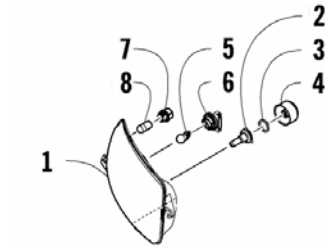

HEADLIGHT ASSEMBLIES

Ref.	Part No.	Qty.	Description
1	0509-036	1	Headlight Assy. Right (incl. 2-8)
	0509-037	1	Headlight Assy. Left (incl. 2-8)
2	0409-096	2	● Bulb, Headlight
3	0409-097	2	● Retainer, Spring
4	0409-098	2	● Boot, Rubber
5	0409-099	2	● Bulb, Turn Signal
6	0409-100	2	● Socket, Turn Signal Light
7	0409-102	2	● Socket, Bulb Position
8	0409-101	2	● Bulb, Position